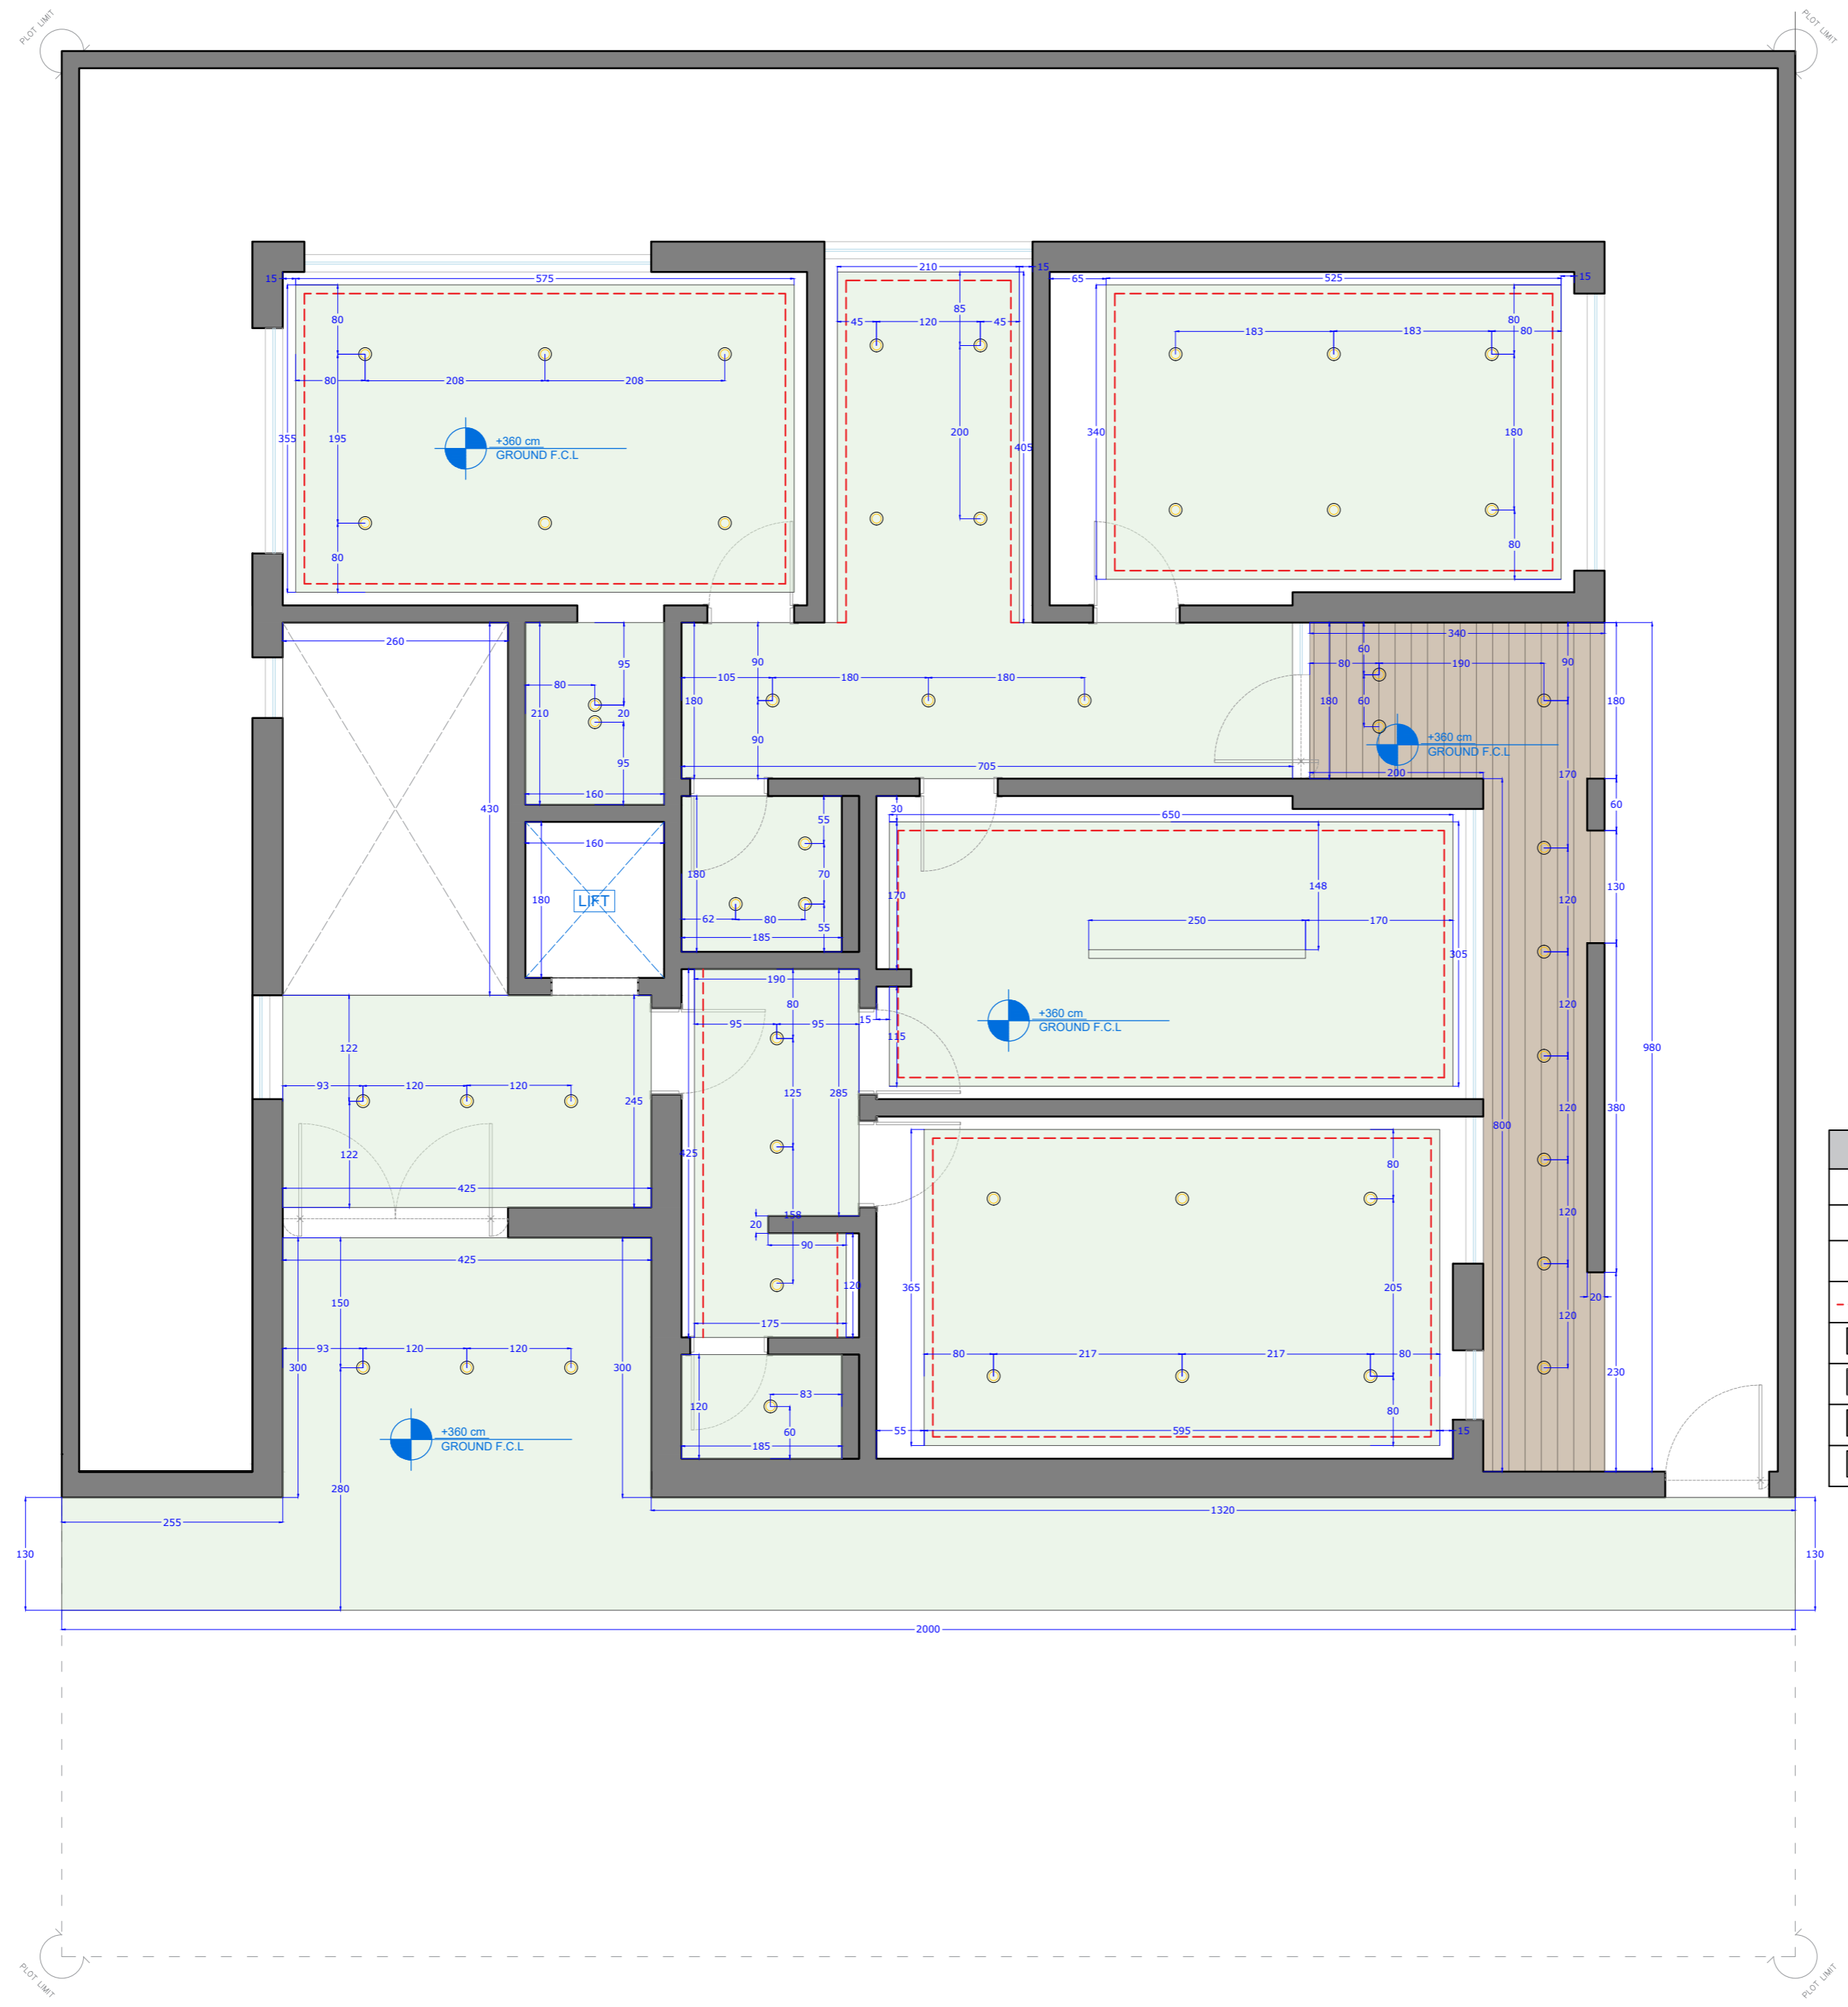

REFLECTED CEILING LEGEND	
ITEM	DESCRIPTION
	SPOT LIGHT
	ADJUSTMENT LEVEL
	COVE LIGHT
	METAL
	Open
	Parquet
	White paint ceiling

AL-HARTHI BUILDING

Client: Al-Harthi
Location: KSA
Area: -

Date: 06/09/2022
Revision: -
Designer: Moe Sabbagh

Title: Ground RCP Plan
Scale: -