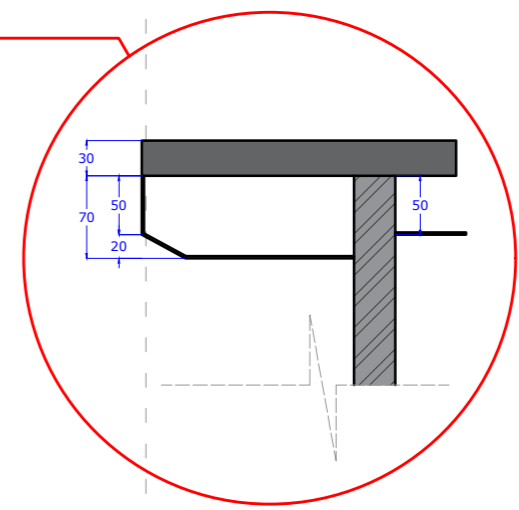

AL-HARTHI BUILDING

Client: Al-Harthi
Location: KSA
Area: -

Date: 06/09/2022
Revision: -
Designer: Moe Sabbagh

Title: Third RCP Plan
Scale: -