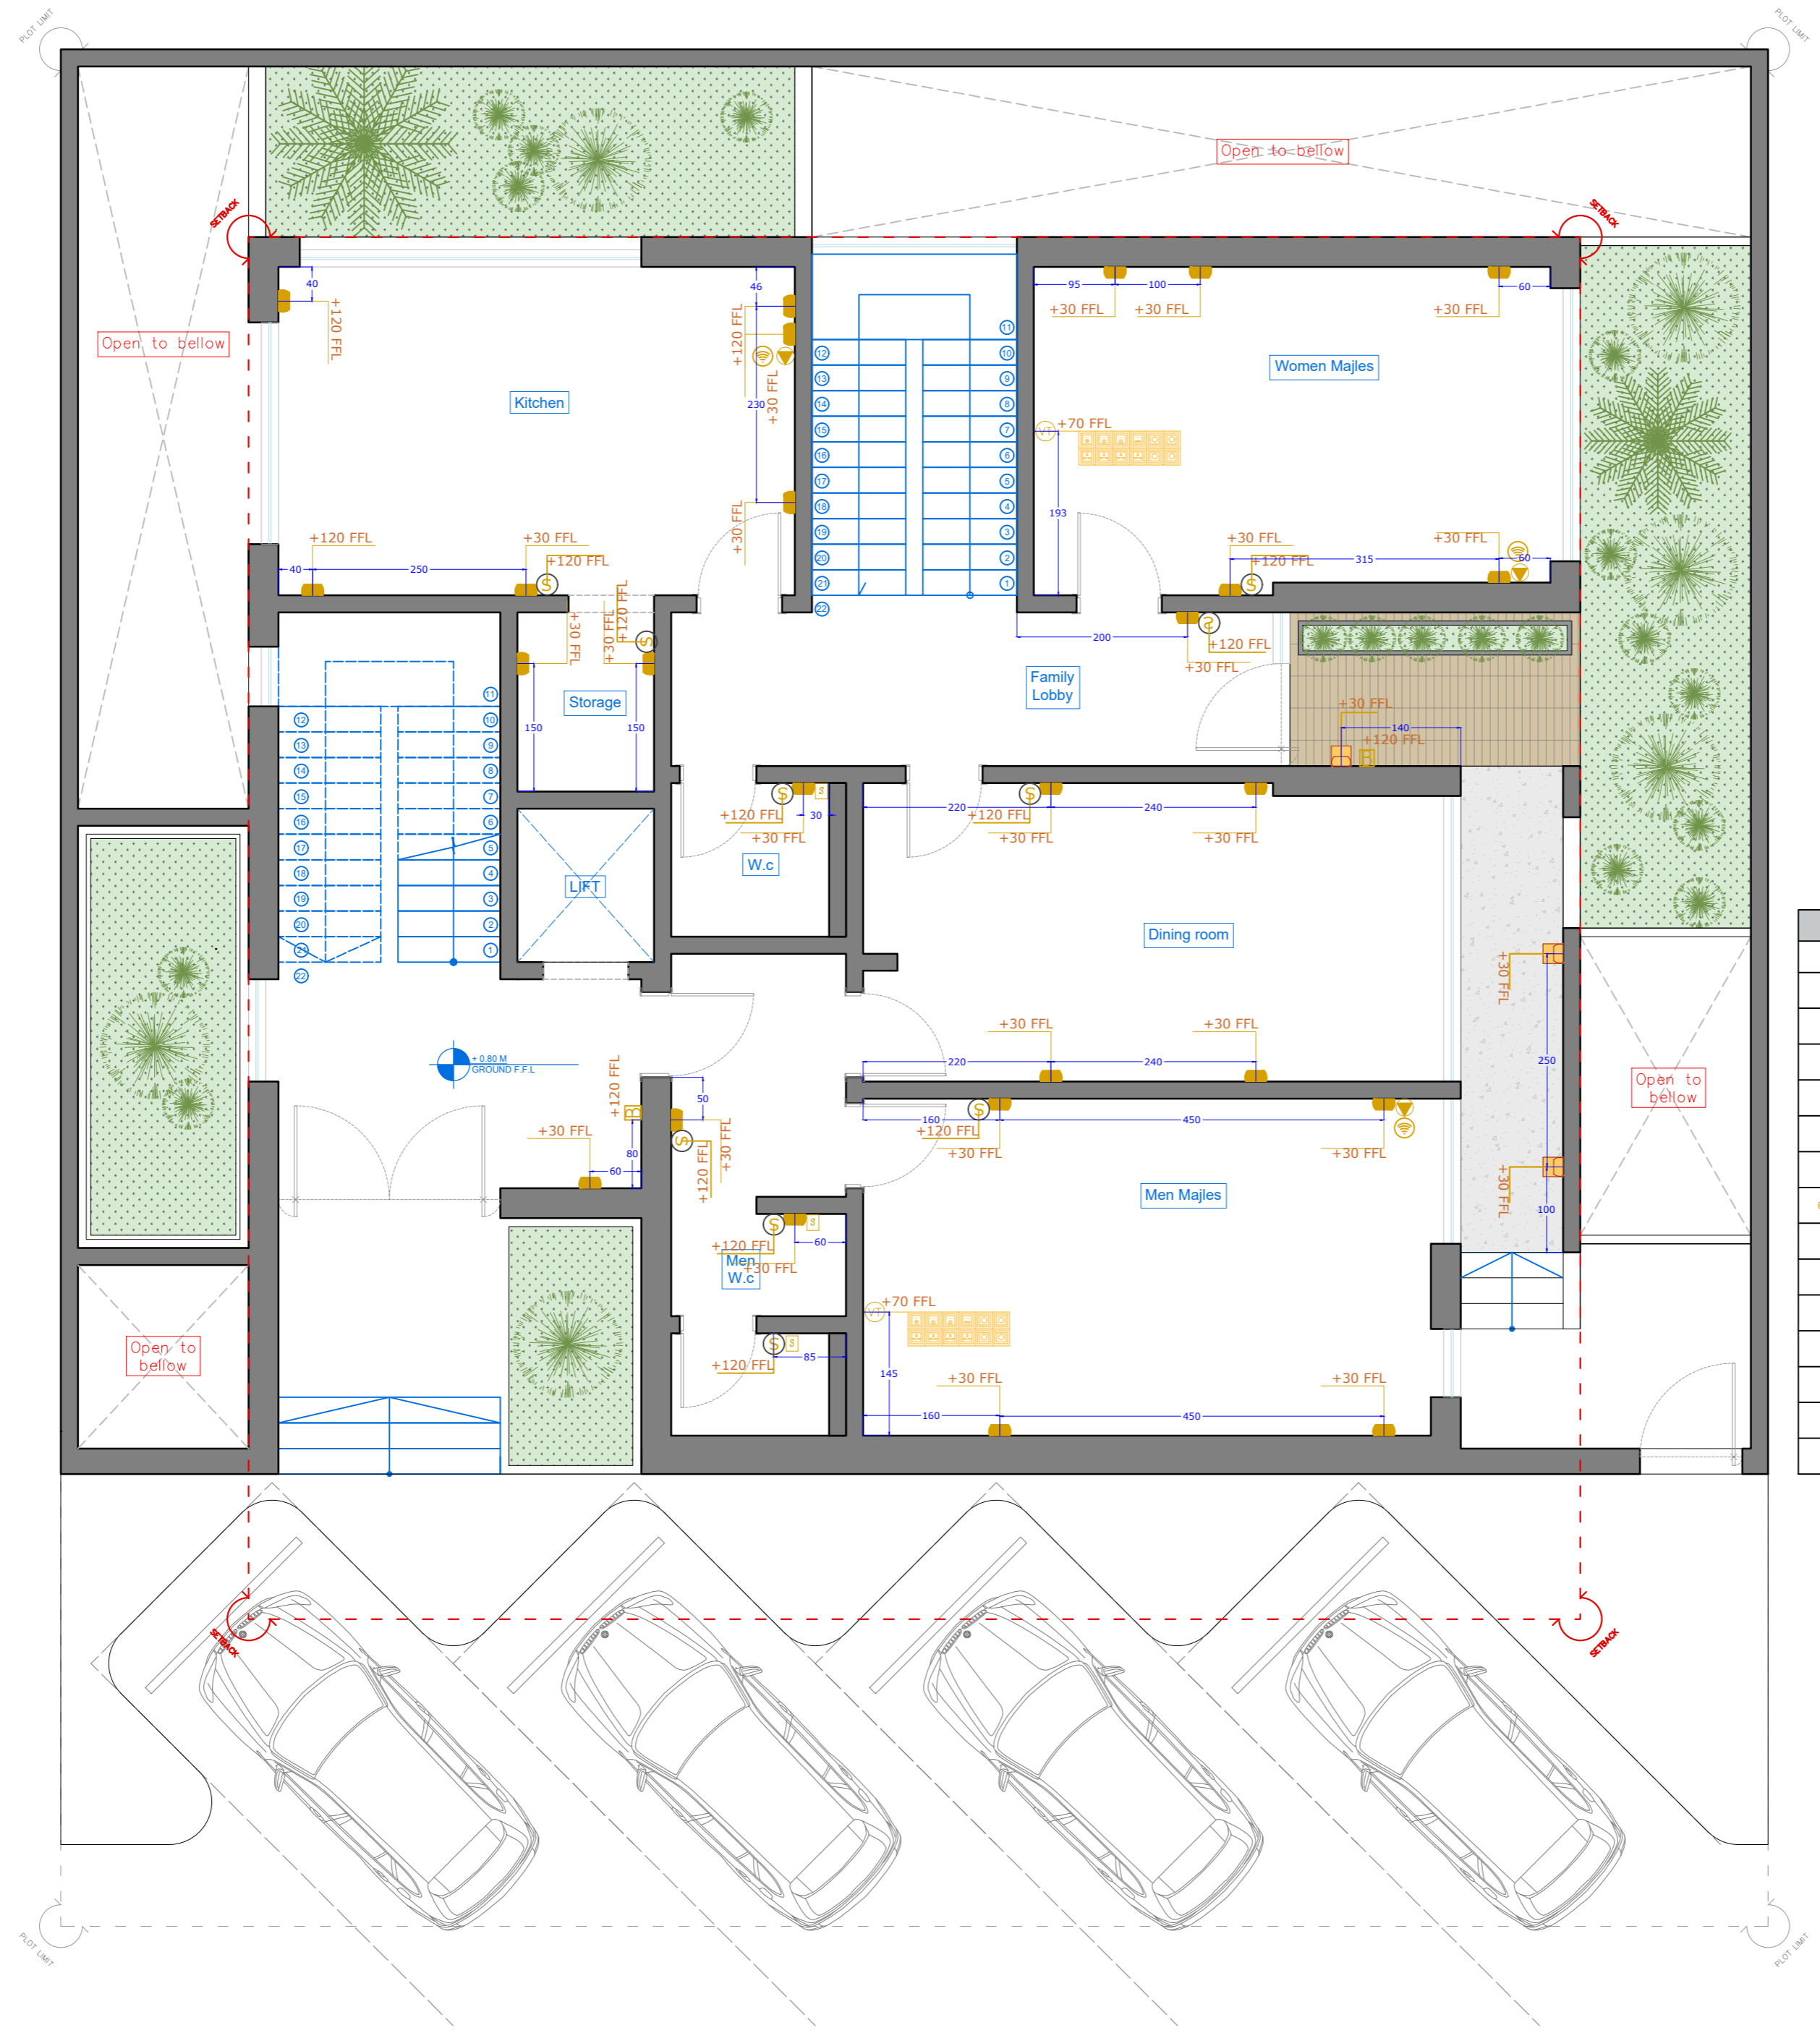

AL-HARTHI BUILDING

ARCHITECTURE DESIGN

HRMNI ARCHITECTS
www.hrmniarch.com
+966 56 134 4440

ELECTRICAL LEGEND	
ITEM	DESCRIPTION
	WALL MOUNTED, DUPLEX RECEPTACLE, 15A, 230V, 1 PHASE
	WALL MOUNTED, SINGLE SOCKET, 13A
	WALL MOUNTED, SINGLE SOCKET, 20A
	WALL MOUNTED, SINGLE SOCKET, 13A, WATER PROOF
	On/Off Lights switch- 1-WAY, 1-GANG SWITCH, 10A, 240V
	Electrical Cable
	ABOVE FLOOR FINISH
	BELL
	INTERCOM SYSTEM
	ELECTRICAL SWITCH FOR TOILET FAN
	ELECTRIC WATER HEATER
	WIRELESS DATA OUTLET
	TELEPHONE OUTLET
	TELEVISION OUTLET

AL-HARTHI BUILDING

Client: Al-Harthi
Location: KSA
Area: -

Date: 06/09/2022
Revision: -
Designer: Moe Sabbagh

Title: Ground Electrical Plan
Scale :

ELECTRICAL LEGEND	
ITEM	DESCRIPTION
	WALL MOUNTED, DUPLEX RECEPTACLE, 15A, 230V, 1 PHASE
	WALL MOUNTED, SINGLE SOCKET, 13A
	WALL MOUNTED, SINGLE SOCKET, 20A
	WALL MOUNTED, SINGLE SOCKET, 13A, WATER PROOF
	ON/OFF LIGHTS SWITCH- 1-WAY, 1-GANG SWITCH, 10A, 240V
	ELECTRICAL CABLE
	ABOVE FLOOR FINISH
	BELL
	INTERCOM SYSTEM
	ELECTRICAL SWITCH FOR TOILET FAN
	ELECTRIC WATER HEATER
	WIRELESS DATA OUTLET
	TELEPHONE OUTLET
	TELEVISION OUTLET

ELECTRICAL LEGEND	
ITEM	DESCRIPTION
	WALL MOUNTED, DUPLEX RECEPTACLE, 16A, 230V, 1-PHASE
	WALL MOUNTED, SINGLE SOCKET, 13A
	WALL MOUNTED, SINGLE SOCKET, 20A
	WALL MOUNTED, SINGLE SOCKET, 13A, WATER PROOF
	ON/OFF Lights switch- 1-WAY, 1-GANG SWITCH, 16A, 240V
	Electrical Cable
	ABOVE FLOOR FINISH
	BELL
	INTERCOM SYSTEM
	ELECTRICAL SWITCH FOR TOILET FAN
	ELECTRIC WATER HEATER
	WIRELESS DATA OUTLET
	TELEPHONE OUTLET
	TELEVISION OUTLET

ELECTRICAL LEGEND	
ITEM	DESCRIPTION
	WALL MOUNTED, DUPLEX RECEPTACLE, 15A, 230V, 1-PHASE
	WALL MOUNTED, SINGLE SOCKET, 13A
	WALL MOUNTED, SINGLE SOCKET, 20A
	WALL MOUNTED, SINGLE SOCKET, 13A, WATER PROOF
	On/Off Lights switch- 1-WAY, 1-GANG SWITCH, 10A, 240V
	Electrical Cable
	+000 AFF ABOVE FLOOR FINISH
	BELL
	INTERCOM SYSTEM
	ELECTRICAL SWITCH FOR TOILET FAN
	ELECTRIC WATER HEATER
	WIRELESS DATA OUTLET
	TELEPHONE OUTLET
	TELEVISION OUTLET