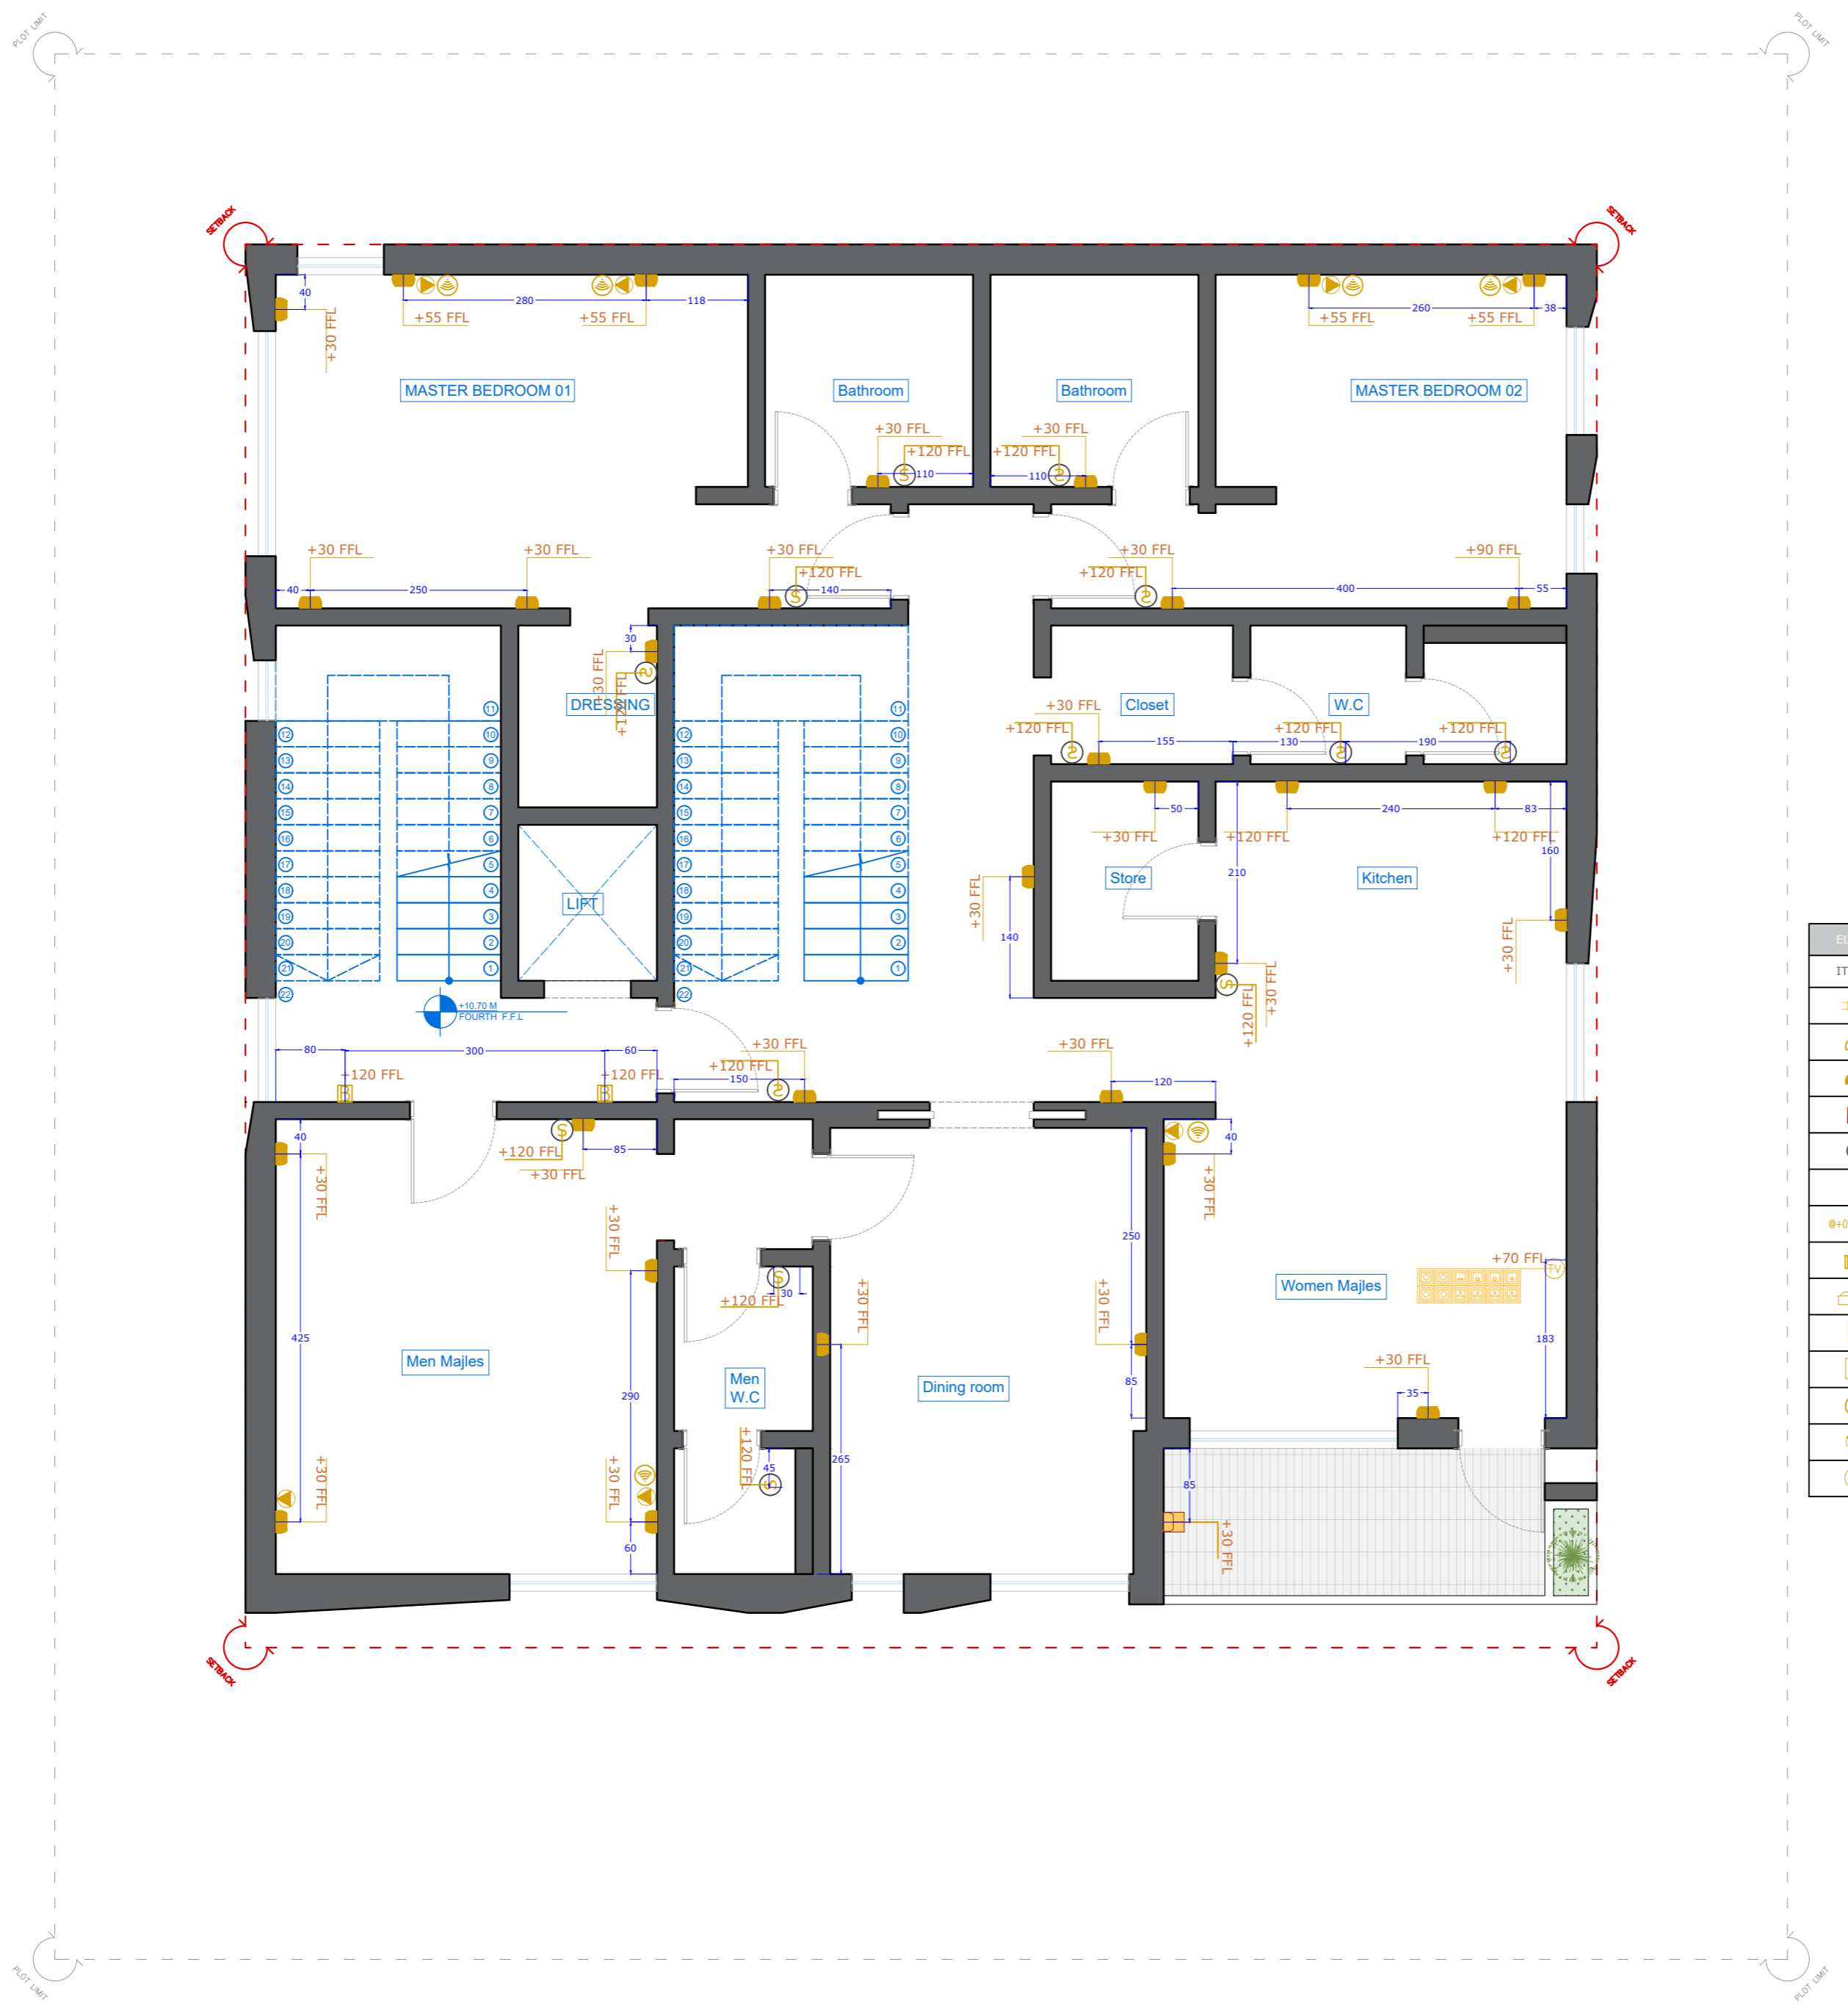

AL-HARTHI BUILDING

Client: Al-Harthi
Location: KSA
Area: -

Date: 06/09/2022
Revision: -
Designer: Moe Sabbagh

Title: Ground Electrical Plan
Scale :

ELECTRICAL LEGEND	
ITEM	DESCRIPTION
	WALL MOUNTED, DUPLEX RECEPTACLE, 15A, 230V, 1 PHASE
	WALL MOUNTED, SINGLE SOCKET, 13A
	WALL MOUNTED, SINGLE SOCKET, 20A
	WALL MOUNTED, SINGLE SOCKET, 13A, WATER PROOF
	ON/OFF LIGHTS SWITCH- 1-WAY, 1-GANG SWITCH, 10A, 240V
	ELECTRICAL CABLE
	ABOVE FLOOR FINISH
	BELL
	INTERCOM SYSTEM
	ELECTRICAL SWITCH FOR TOILET FAN
	ELECTRIC WATER HEATER
	WIRELESS DATA OUTLET
	TELEPHONE OUTLET
	TELEVISION OUTLET

ELECTRICAL LEGEND	
ITEM	DESCRIPTION
	WALL MOUNTED, DUPLEX RECEPTACLE, 16A, 230V, 1-PHASE
	WALL MOUNTED, SINGLE SOCKET, 13A
	WALL MOUNTED, SINGLE SOCKET, 20A
	WALL MOUNTED, SINGLE SOCKET, 13A, WATER PROOF
	ON/OFF Lights switch- 1-WAY, 1-GANG SWITCH, 16A, 240V
	Electrical Cable
	ABOVE FLOOR FINISH
	BELL
	INTERCOM SYSTEM
	ELECTRICAL SWITCH FOR TOILET FAN
	ELECTRIC WATER HEATER
	WIRELESS DATA OUTLET
	TELEPHONE OUTLET
	TELEVISION OUTLET

ELECTRICAL LEGEND	
ITEM	DESCRIPTION
	WALL MOUNTED, DUPLEX RECEPTACLE, 15A, 230V, 1-PHASE
	WALL MOUNTED, SINGLE SOCKET, 13A
	WALL MOUNTED, SINGLE SOCKET, 20A
	WALL MOUNTED, SINGLE SOCKET, 13A, WATER PROOF
	On/Off Lights switch- 1-WAY, 1-GANG SWITCH, 10A, 240V
	Electrical Cable
	+000 AFF ABOVE FLOOR FINISH
	BELL
	INTERCOM SYSTEM
	ELECTRICAL SWITCH FOR TOILET FAN
	ELECTRIC WATER HEATER
	WIRELESS DATA OUTLET
	TELEPHONE OUTLET
	TELEVISION OUTLET

Title: Ground RCP Plan
Scale: -

REFLECTED CEILING LEGEND	
ITEM	DESCRIPTION
	SPOT LIGHT
	ADJUSTMENT LEVEL
	COVE LIGHT
	METAL
	Open
	Parquet
	White paint ceiling

REFLECTED CEILING LEGEND	
ITEM	DESCRIPTION
	SPOT LIGHT
	ADJUSTMENT LEVEL
	COVE LIGHT
	METAL
	Open
	Parquet
	White paint ceiling