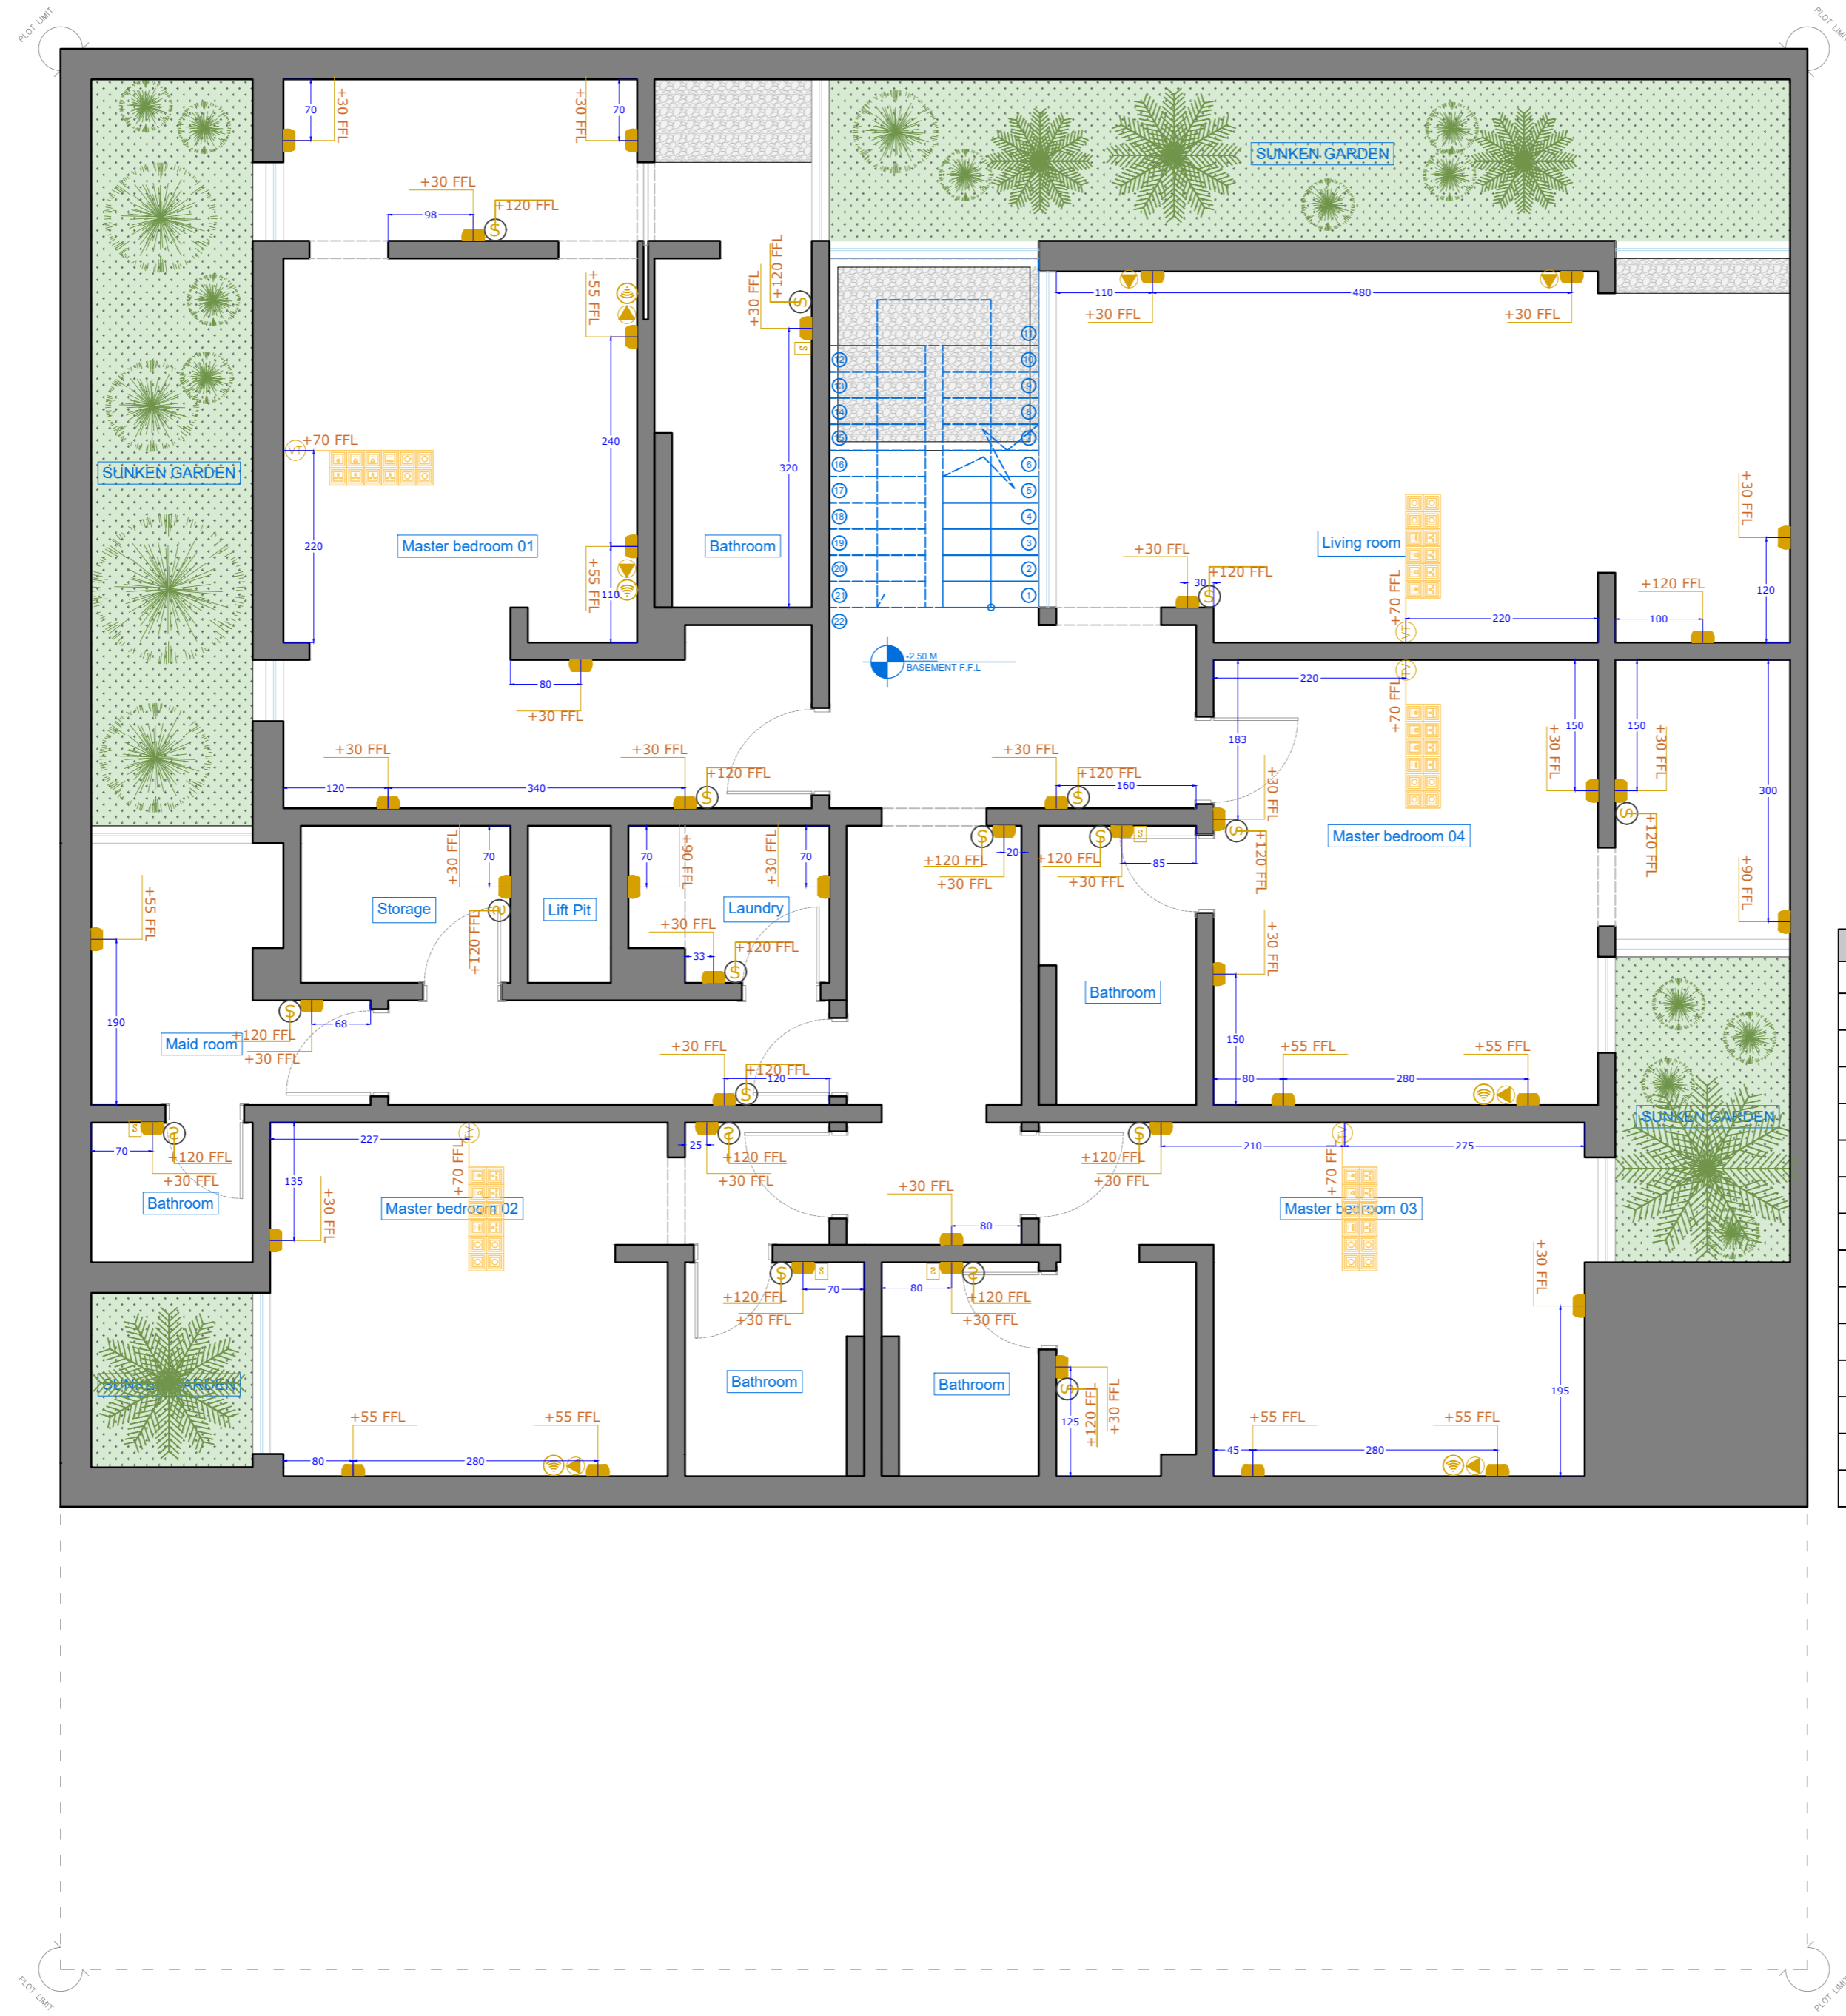

AL-HARTHI BUILDING

ARCHITECTURE DESIGN

HRMNI ARCHITECTS
www.hrmniarch.com
+966 56 134 4440

ELECTRICAL LEGEND	
ITEM	DESCRIPTION
	WALL MOUNTED, DUPLEX RECEPTACLE, 15A, 230V, 1 PHASE
	WALL MOUNTED, SINGLE SOCKET, 13A
	WALL MOUNTED, SINGLE SOCKET, 20A
	WALL MOUNTED, SINGLE SOCKET, 13A, WATER PROOF
	On/Off Lights switch- 1-WAY, 1-GANG SWITCH, 10A, 240V
	Electrical Cable
	ABOVE FLOOR FINISH
	BELL
	INTERCOM SYSTEM
	ELECTRICAL SWITCH FOR TOILET FAN
	ELECTRIC WATER HEATER
	WIRELESS DATA OUTLET
	TELEPHONE OUTLET
	TELEVISION OUTLET

AL-HARTHI BUILDING

Client: Al-Harthi
Location: KSA
Area: -

Date: 06/09/2022
Revision: -
Designer: Moe Sabbagh

Title: Ground Electrical Plan
Scale :

ELECTRICAL LEGEND	
ITEM	DESCRIPTION
	WALL MOUNTED, DUPLEX RECEPTACLE, 15A, 230V, 1 PHASE
	WALL MOUNTED, SINGLE SOCKET, 13A
	WALL MOUNTED, SINGLE SOCKET, 20A
	WALL MOUNTED, SINGLE SOCKET, 13A, WATER PROOF
	ON/OFF LIGHTS SWITCH- 1-WAY, 1-GANG SWITCH, 10A, 240V
	ELECTRICAL CABLE
	ABOVE FLOOR FINISH
	BELL
	INTERCOM SYSTEM
	ELECTRICAL SWITCH FOR TOILET FAN
	ELECTRIC WATER HEATER
	WIRELESS DATA OUTLET
	TELEPHONE OUTLET
	TELEVISION OUTLET

ELECTRICAL LEGEND	
ITEM	DESCRIPTION
	WALL MOUNTED, DUPLEX RECEPTACLE, 16A, 230V, 1-PHASE
	WALL MOUNTED, SINGLE SOCKET, 13A
	WALL MOUNTED, SINGLE SOCKET, 20A
	WALL MOUNTED, SINGLE SOCKET, 13A, WATER PROOF
	ON/OFF Lights switch- 1-WAY, 1-GANG SWITCH, 16A, 240V
	Electrical Cable
	ABOVE FLOOR FINISH
	BELL
	INTERCOM SYSTEM
	ELECTRICAL SWITCH FOR TOILET FAN
	ELECTRIC WATER HEATER
	WIRELESS DATA OUTLET
	TELEPHONE OUTLET
	TELEVISION OUTLET

ELECTRICAL LEGEND	
ITEM	DESCRIPTION
	WALL MOUNTED, DUPLEX RECEPTACLE, 15A, 230V, 1-PHASE
	WALL MOUNTED, SINGLE SOCKET, 13A
	WALL MOUNTED, SINGLE SOCKET, 20A
	WALL MOUNTED, SINGLE SOCKET, 13A, WATER PROOF
	On/Off Lights switch- 1-WAY, 1-GANG SWITCH, 10A, 240V
	Electrical Cable
	+000 AFF ABOVE FLOOR FINISH
	BELL
	INTERCOM SYSTEM
	ELECTRICAL SWITCH FOR TOILET FAN
	ELECTRIC WATER HEATER
	WIRELESS DATA OUTLET
	TELEPHONE OUTLET
	TELEVISION OUTLET