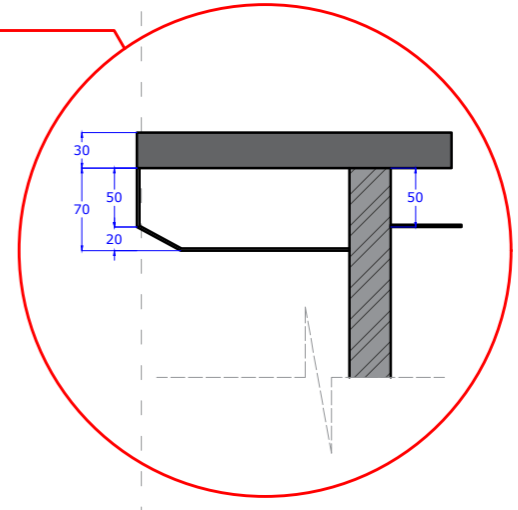

Title: Ground RCP Plan
Scale: -

REFLECTED CEILING LEGEND	
ITEM	DESCRIPTION
	SPOT LIGHT
	ADJUSTMENT LEVEL
	COVE LIGHT
	METAL
	Open
	Parquet
	White paint ceiling

REFLECTED CEILING LEGEND	
ITEM	DESCRIPTION
	SPOT LIGHT
	ADJUSTMENT LEVEL
	COVE LIGHT
	METAL
	Open
	Parquet
	White paint ceiling