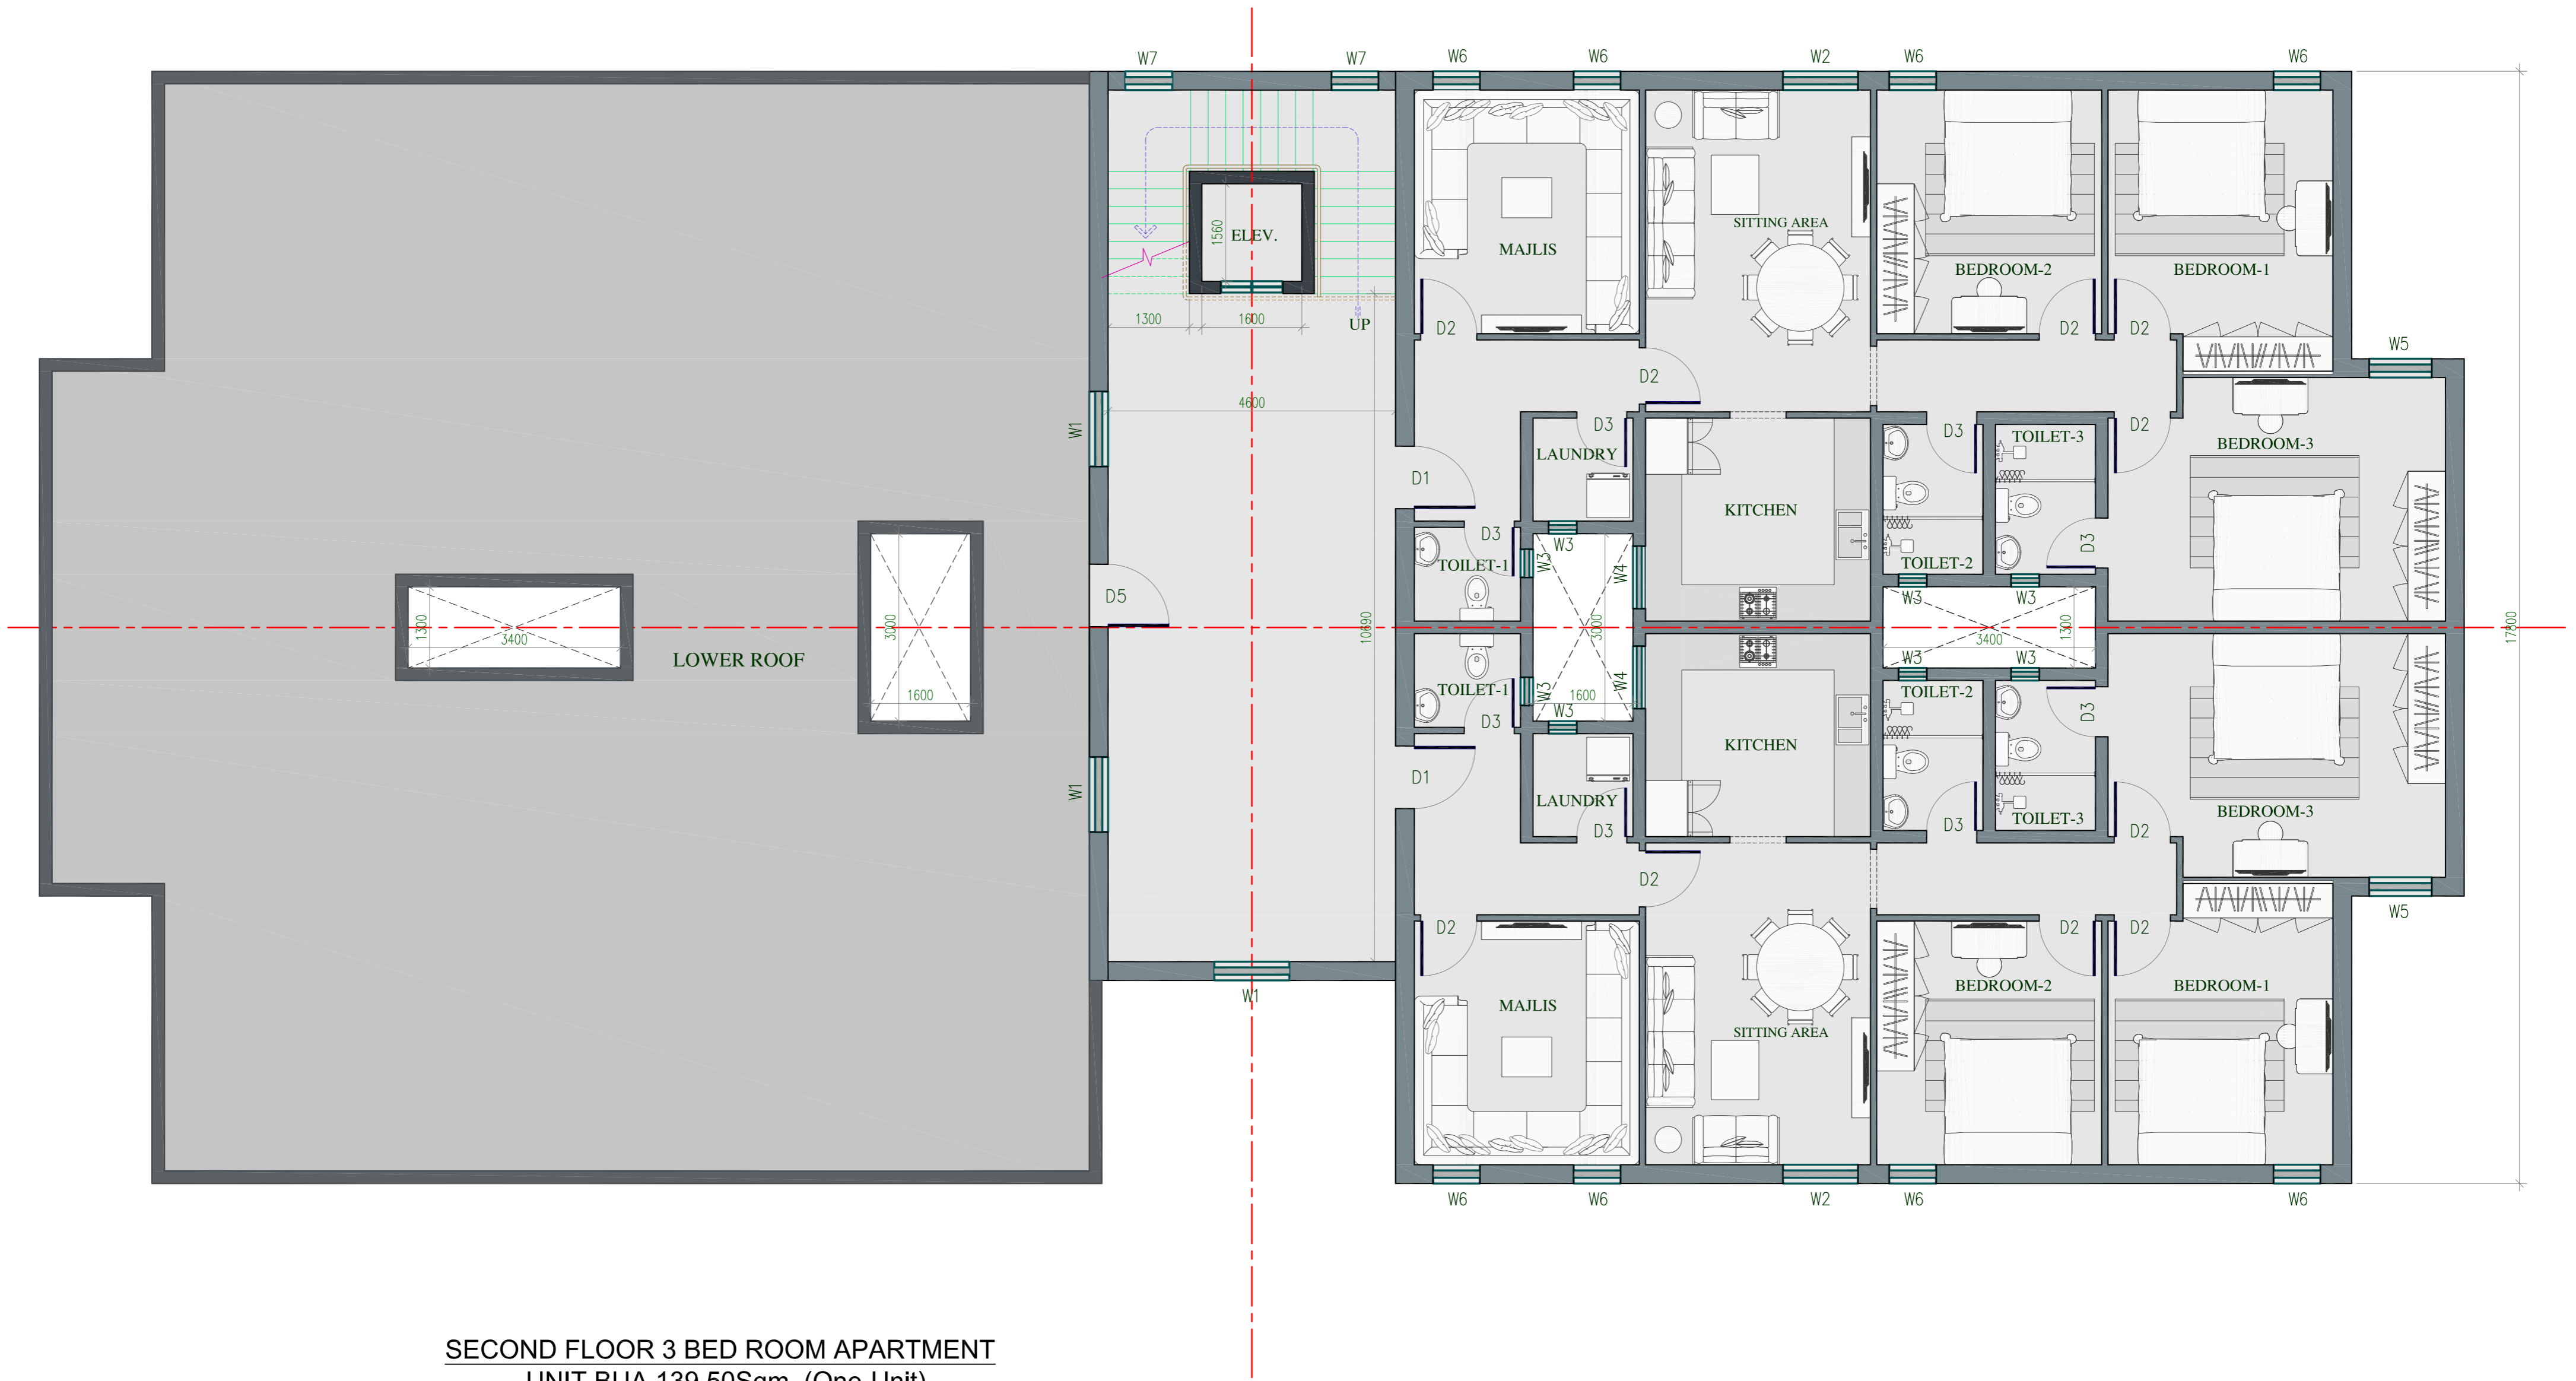

**GROUND FLOOR 3 BED ROOM APARTMENT**  
**UNIT BUA 139.50sqm. (One-Unit)**  
 Ref-06-0322

**FIRST FLOOR 3 BED ROOM APARTMENT**  
**UNIT BUA 139.50sqm. (One-Unit)**  
Ref-06-0322

**SECOND FLOOR 3 BED ROOM APARTMENT**  
**UNIT BUA 139.50Sqm. (One-Unit)**  
 Ref-06-0322

UPPER ROOF LEVEL 3 BED ROOM APARTMENT  
Ref-06-0322