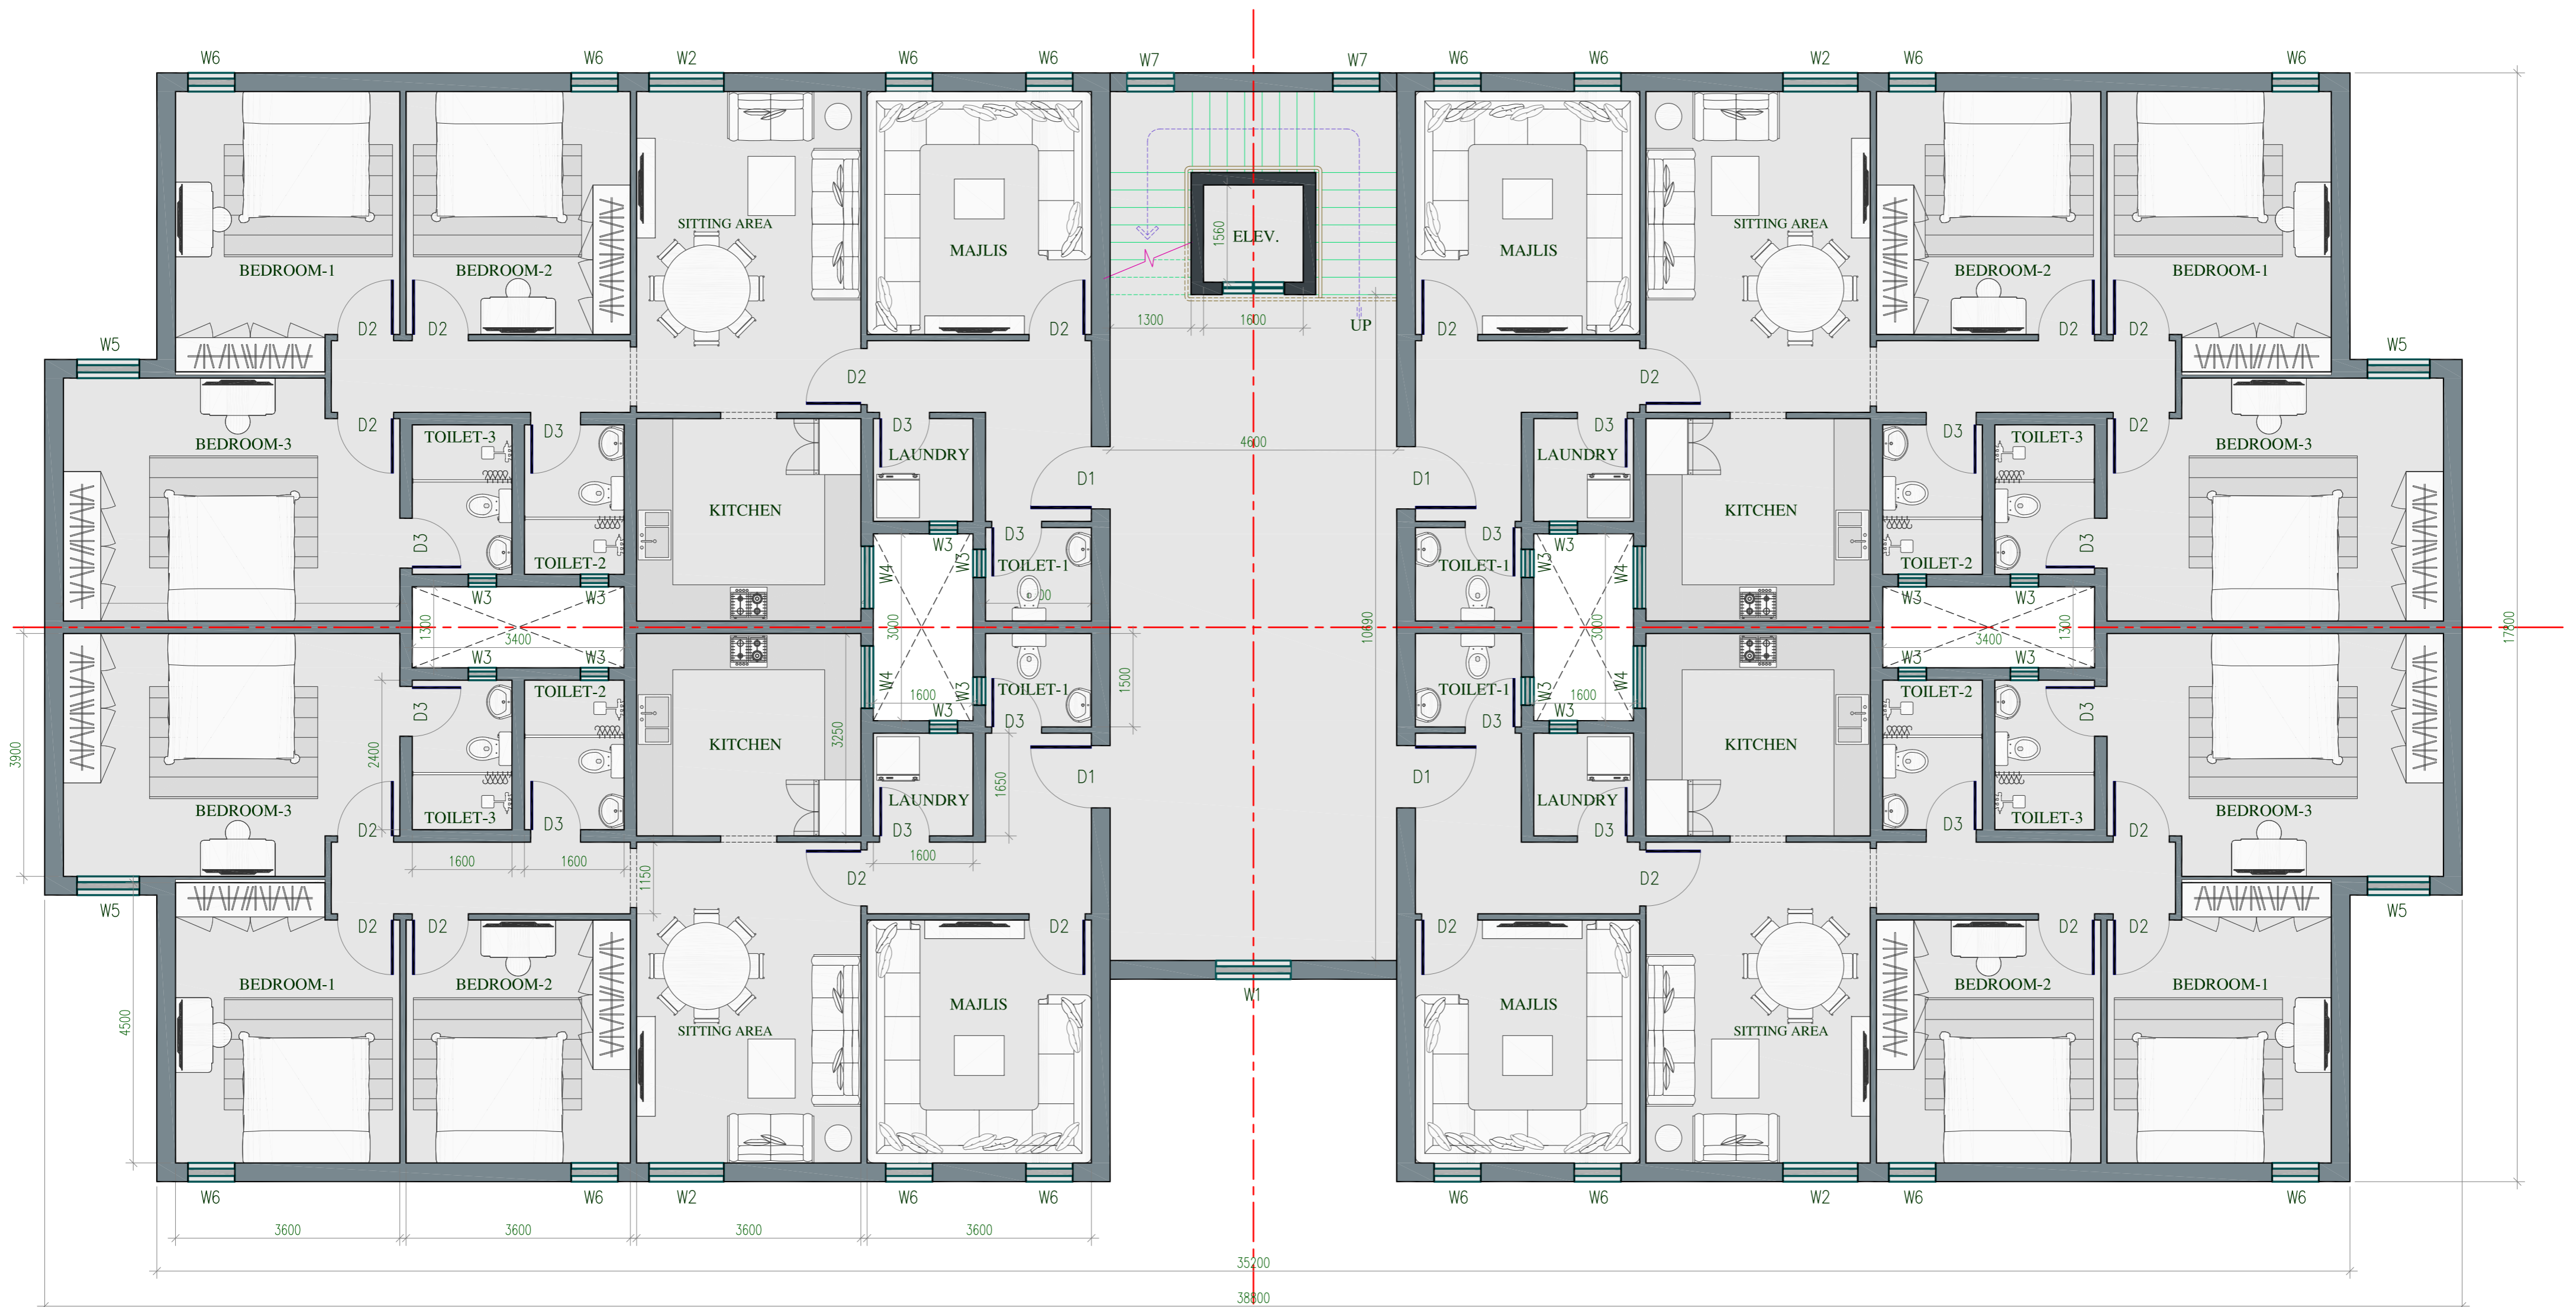

**GROUND FLOOR 3 BED ROOM APARTMENT**  
**UNIT BUA 139.50sqm. (One-Unit)**  
 Ref-06-0322

**FIRST FLOOR 3 BED ROOM APARTMENT**  
**UNIT BUA 139.50sqm. (One-Unit)**  
Ref-06-0322

**SECOND FLOOR 3 BED ROOM APARTMENT**  
**UNIT BUA 139.50Sqm. (One-Unit)**  
 Ref-06-0322

UPPER ROOF LEVEL 3 BED ROOM APARTMENT  
Ref-06-0322