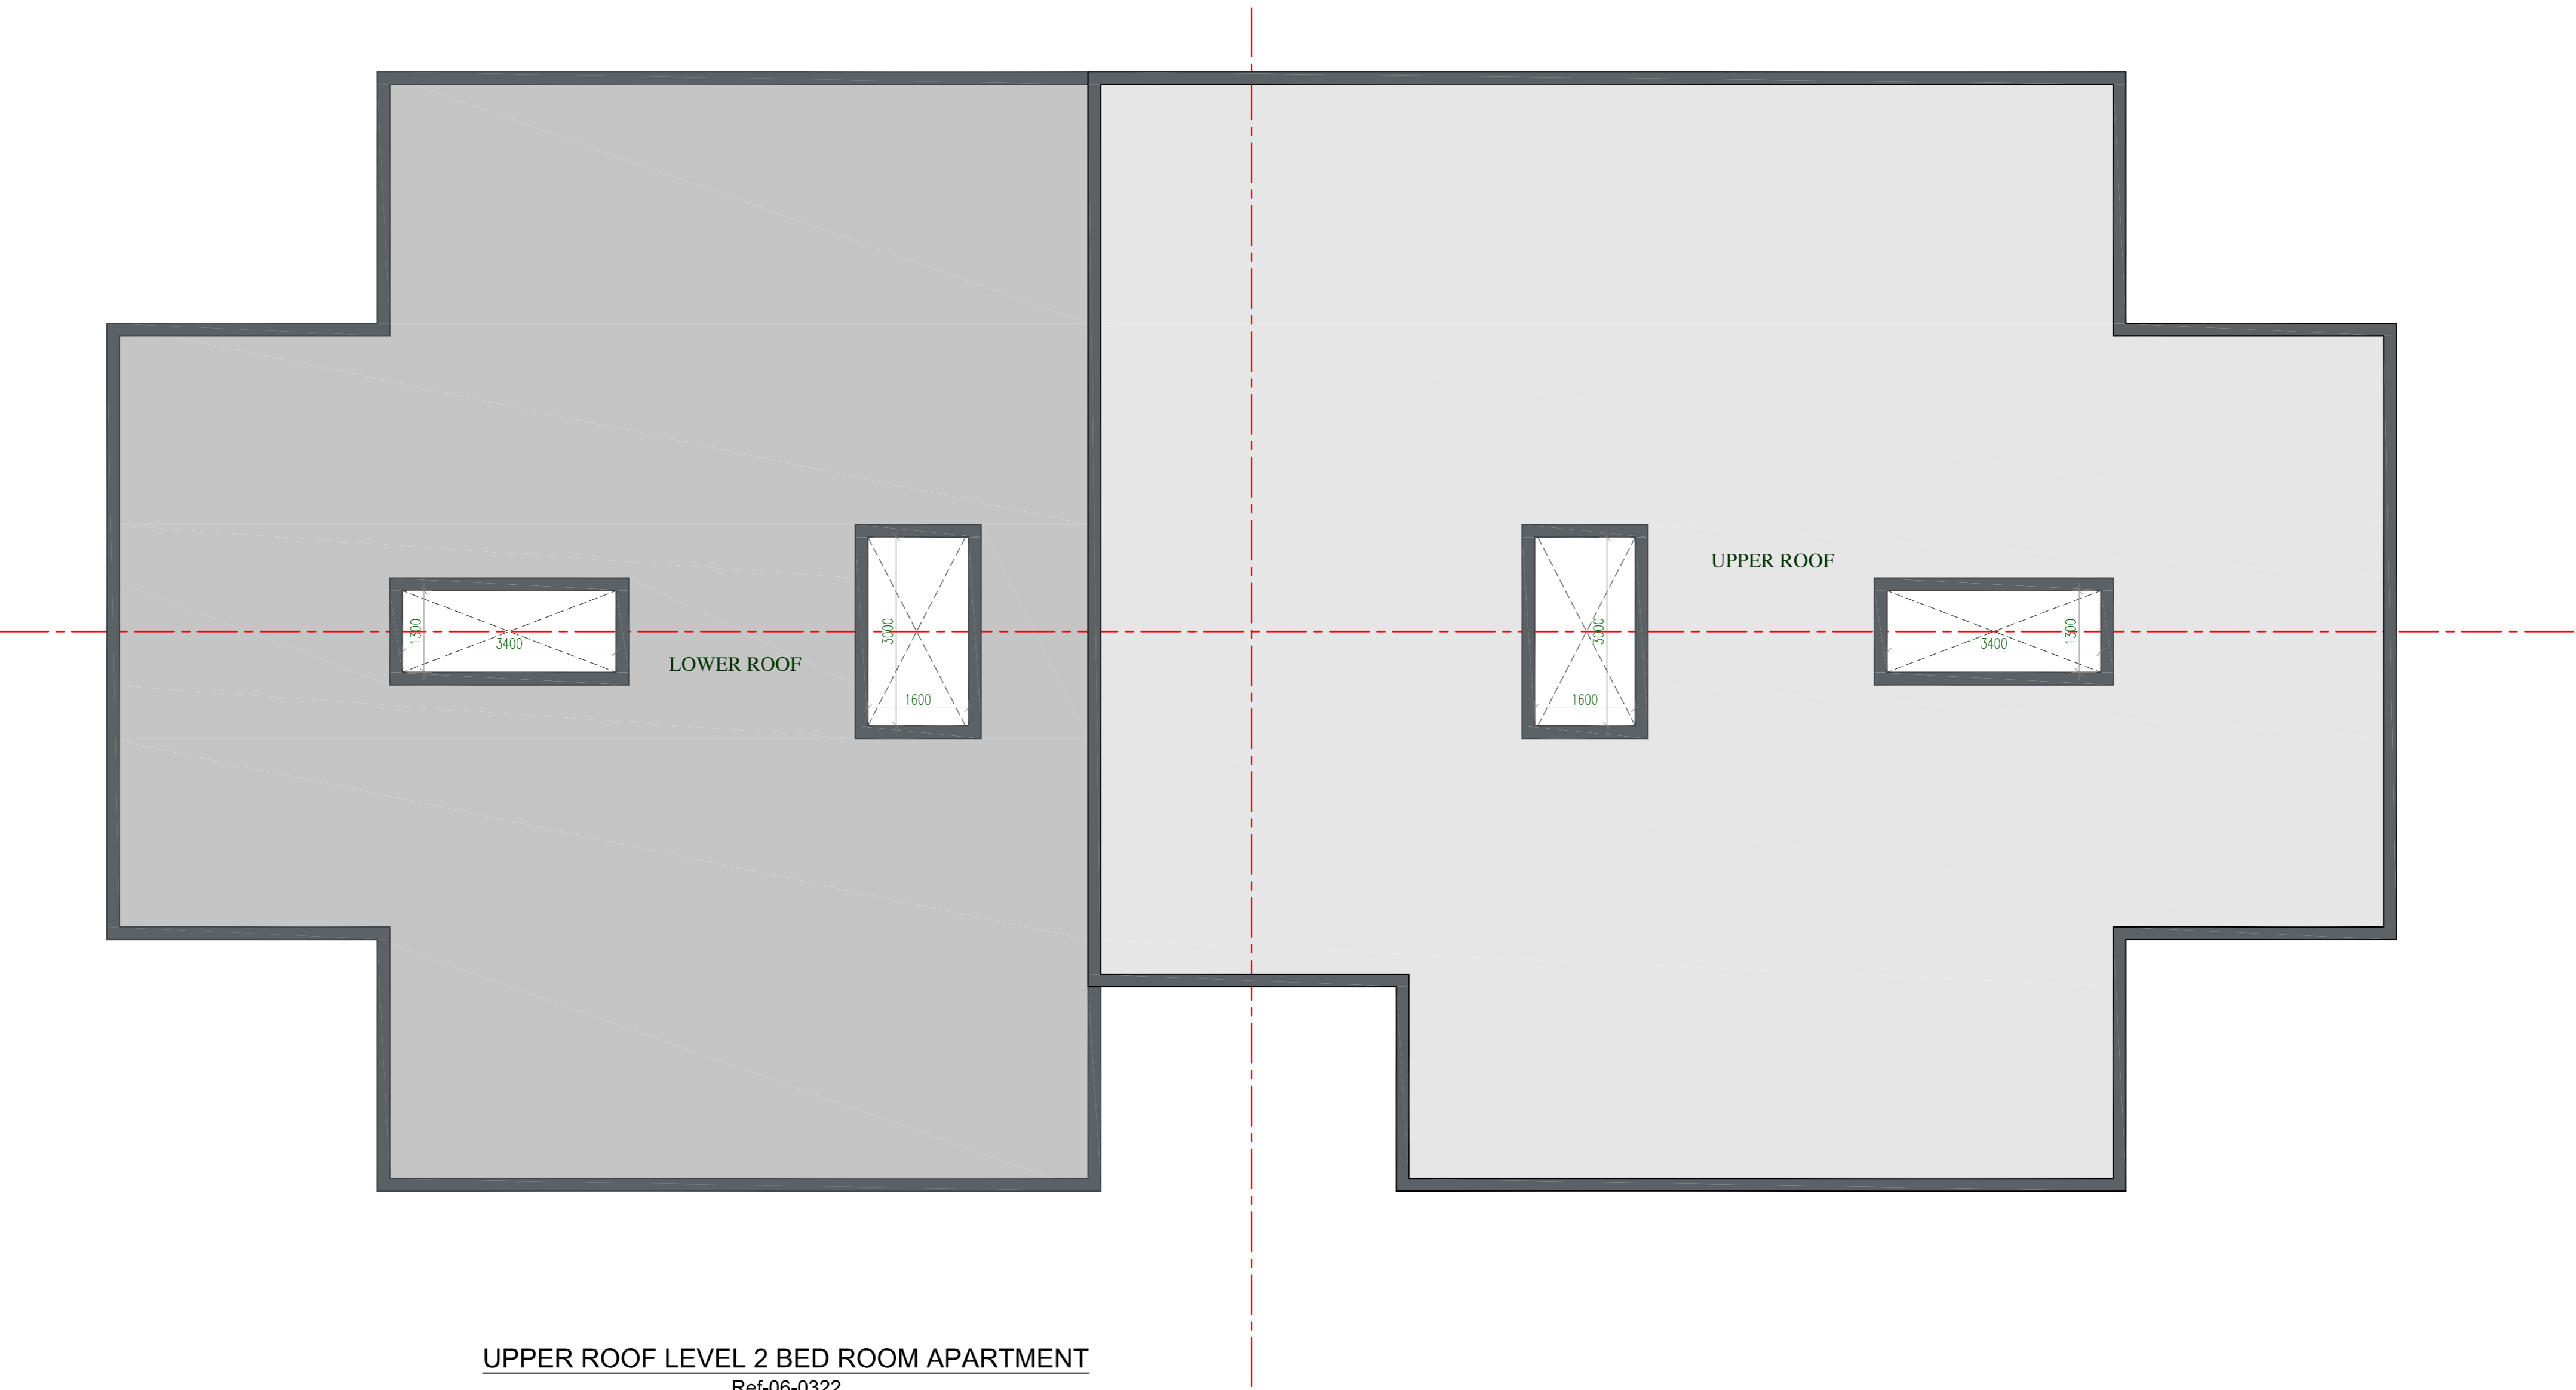

GROUND FLOOR 2 BED ROOM APARTMENT
UNIT BUA 120.00Sqm. (One-Unit)
 Ref-06-0322

FIRST FLOOR 2 BED ROOM APARTMENT
UNIT BUA 120.00Sqm. (One-Unit)
 Ref-06-0322

SECOND FLOOR 2 BED ROOM APARTMENT
UNIT BUA 120.00Sqm. (One-Unit)
 Ref-06-0322

UPPER ROOF LEVEL 2 BED ROOM APARTMENT

Ref-06-0322