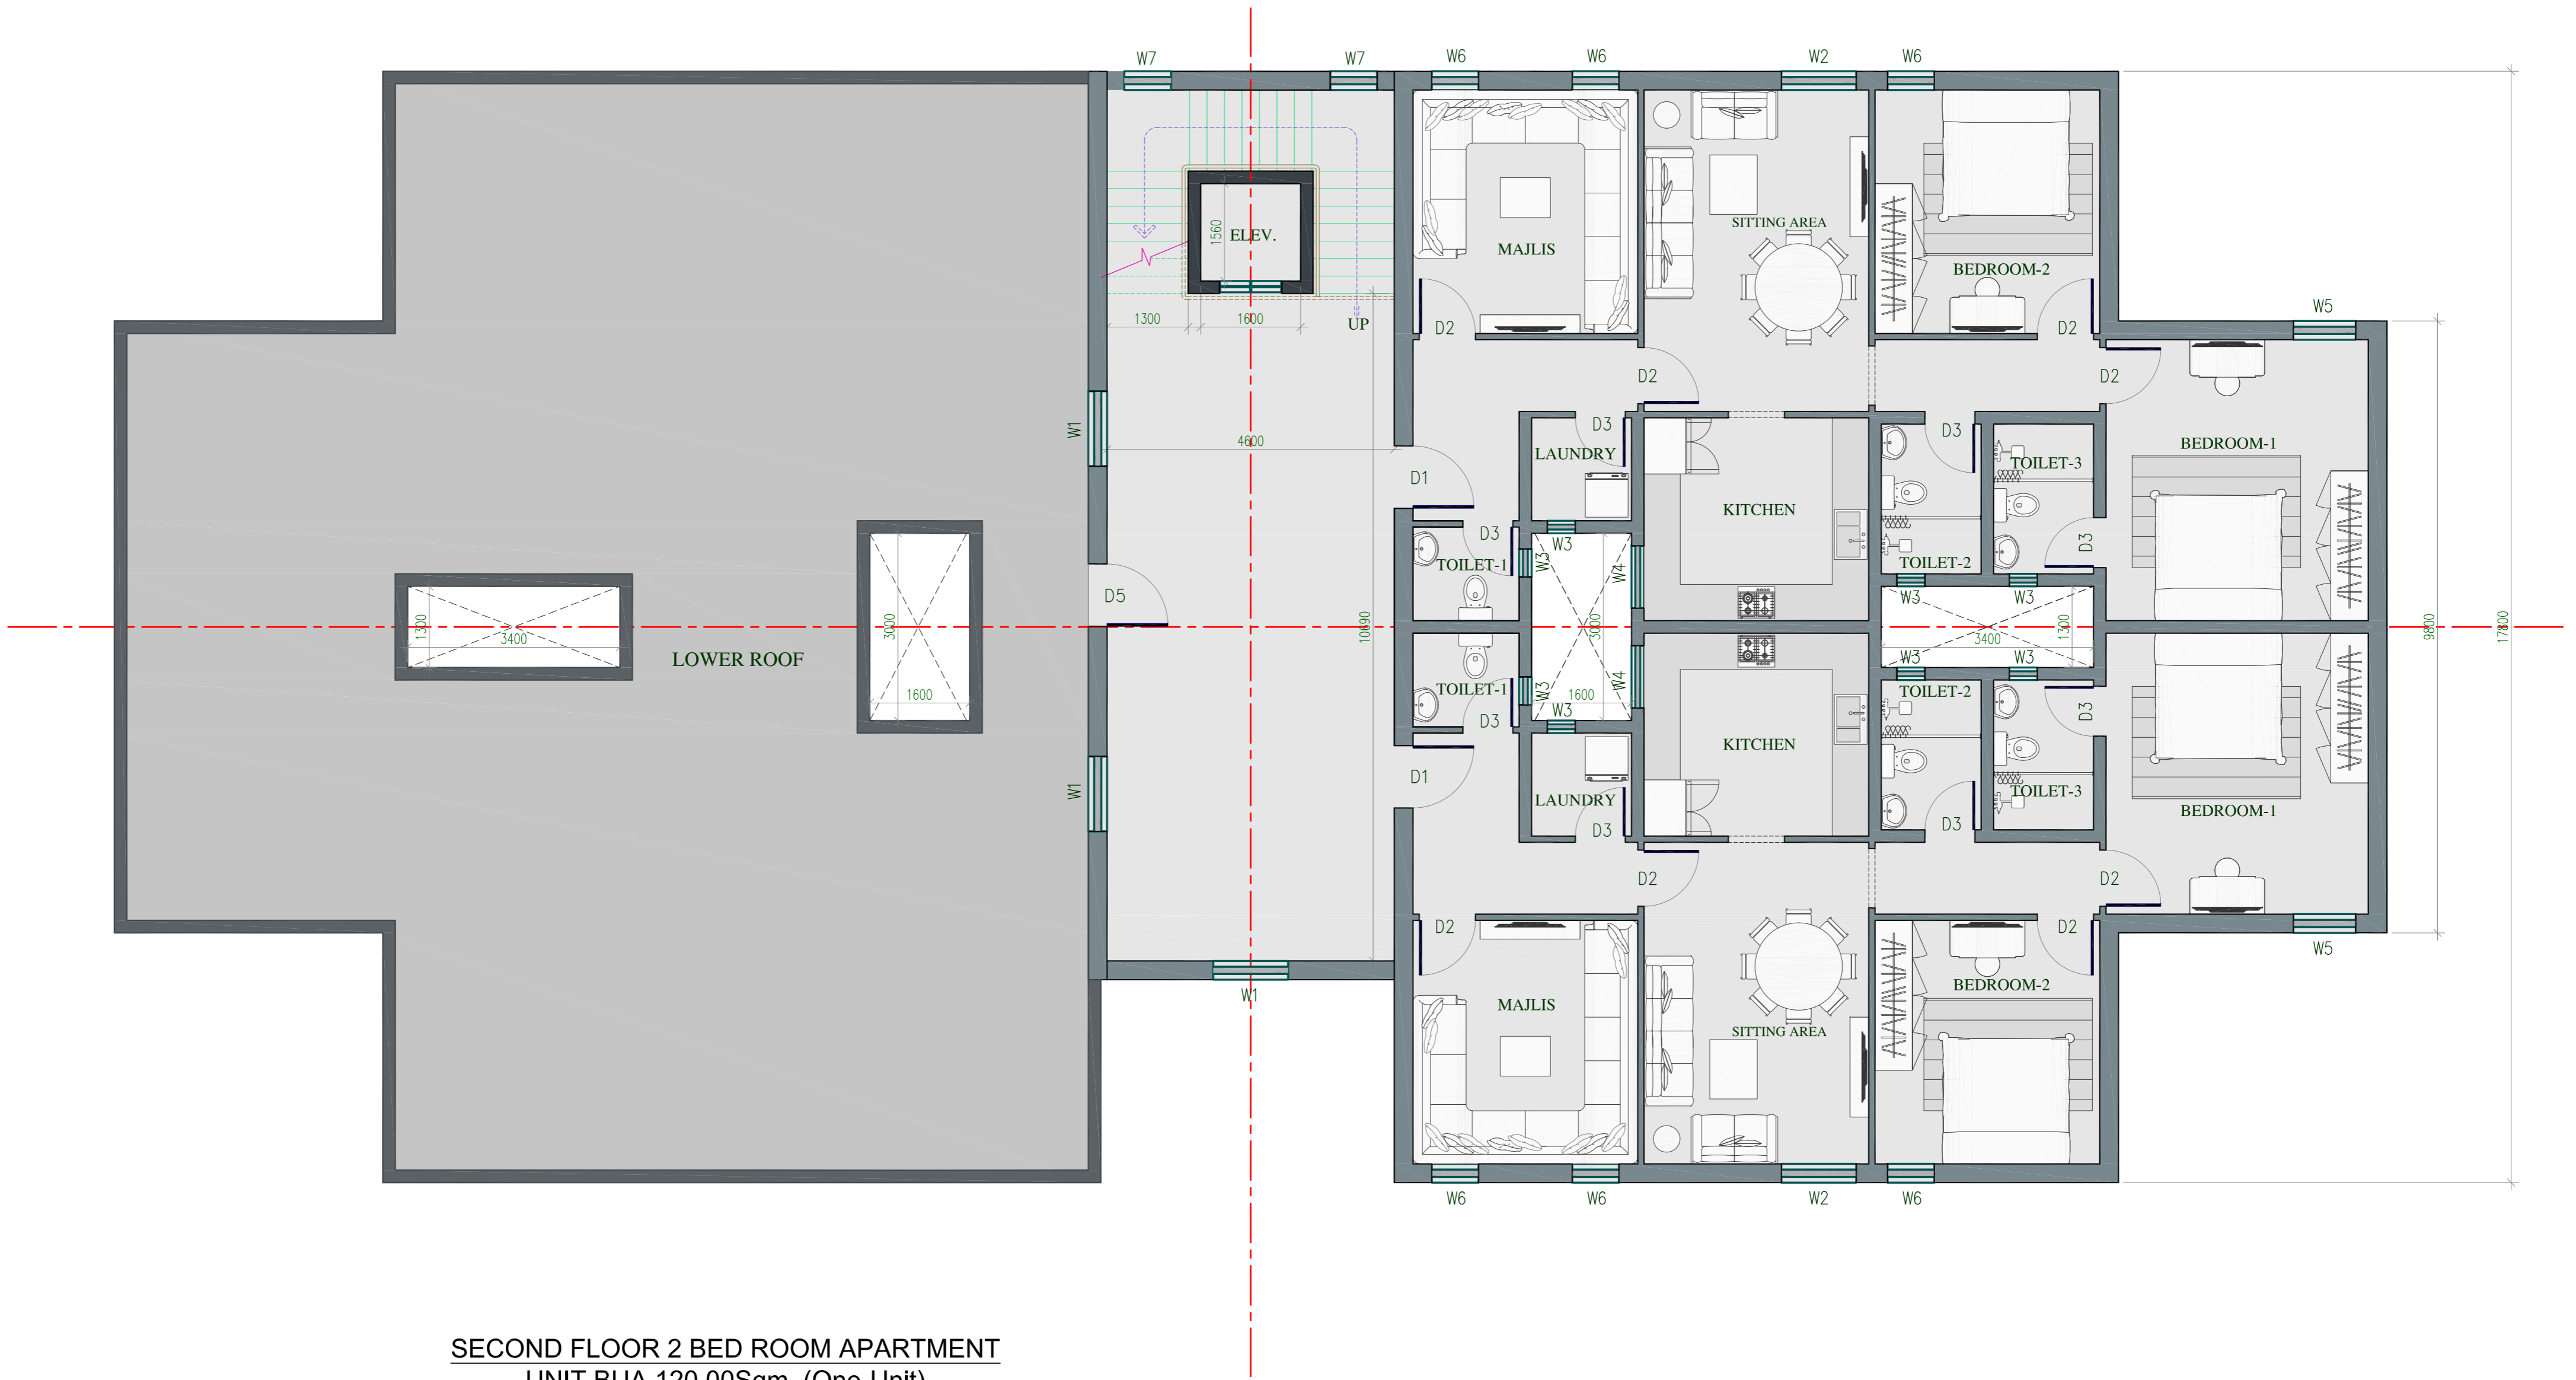

GROUND FLOOR 2 BED ROOM APARTMENT
UNIT BUA 120.00Sqm. (One-Unit)
 Ref-06-0322

FIRST FLOOR 2 BED ROOM APARTMENT
UNIT BUA 120.00Sqm. (One-Unit)
 Ref-06-0322

SECOND FLOOR 2 BED ROOM APARTMENT
UNIT BUA 120.00Sqm. (One-Unit)
 Ref-06-0322

UPPER ROOF LEVEL 2 BED ROOM APARTMENT

Ref-06-0322